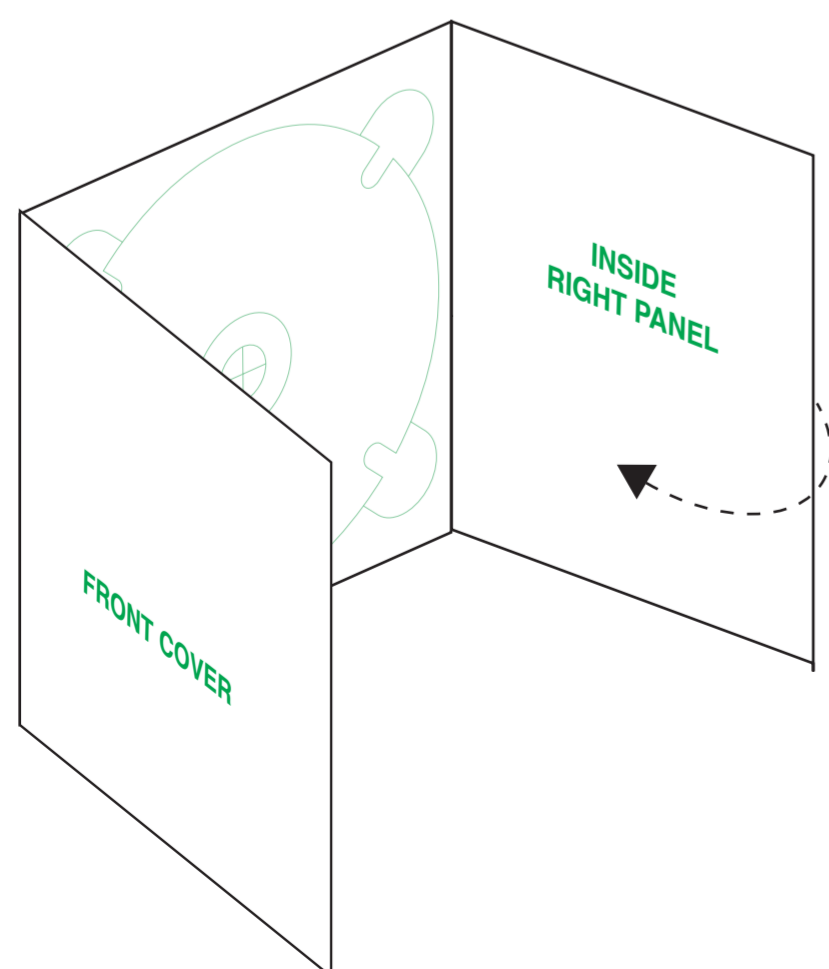

TRAY GOES ON INSIDE RIGHT OR CENTER PANELS

INSIDE RIGHT PANEL
5.394" x 4.921" TRIM SIZE

INSIDE CENTER PANEL
5.374" x 4.921" TRIM SIZE

INSIDE LEFT PANEL
5.433" x 4.921" TRIM SIZE

EXTRA PANEL
5.453" x 4.941" TRIM SIZE

BACK COVER
5.492" x 4.941" TRIM SIZE

FRONT COVER
5.492" x 4.941" TRIM SIZE

SPINE .236" X 4.941" TRIM SIZE

SPINE .295" X 4.941" TRIM SIZE

Red = Bleed Line (Design Backgrounds To Here)
Blue = Cut Line
Yellow = Text Safe Area (Keep Text Inside This Area)