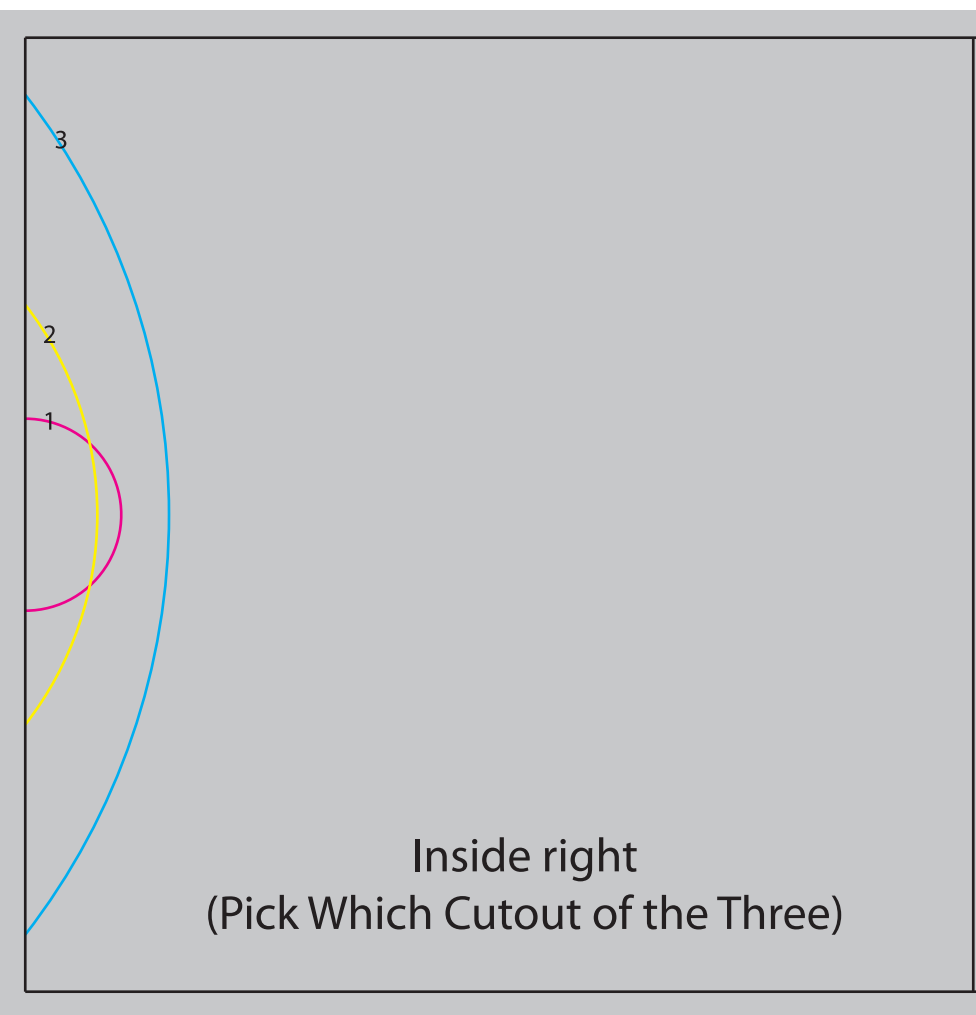

Bleed

Please Design Background Images To Extend To This Area

We Cut This Shape Out

All Text Should Remain 1/8 Inch Inside Cut Lines

Inside left
- Artwork for this panel
is flipped 180 degrees.

Glue Flap (Tucks Under)

Spine Text Area

Cover

Glue Flap (Tucks Under)

Inside right
(Pick Which Cutout of the Three)

Back